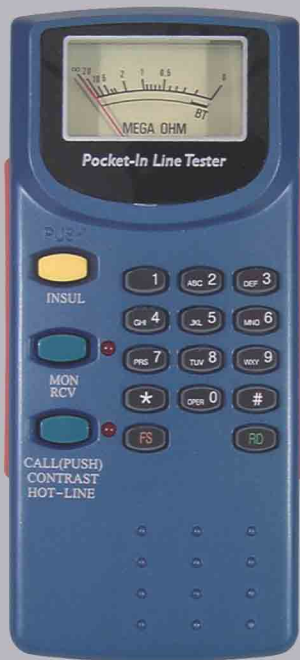

AMPROBE® Model TT-300 **Miniature Telephone** **Test Set**

FEATURES

- Monitor (Data Safe) Function
- Hands-free Conversation with Ear-Microphone
- Conversation without Ear-Microphone
- Subscriber Calling
- Tone Dialing
- Call Receiving
- Last Number Redial
- Flash Function
- Piercing Pin and Angled Bed of Nails (ABN) Cord
- Telephone Line Capacity
- Earth-State test
- Line-Cut (open) test
- Line-Short test
- Line Continuity Testing
- Over-Voltage & Current Protection
- Battery Check Function

BENEFITS

- Mini size and hands-free enhances safety, work efficiency, and portability.
- Different from other test sets - contains a Mega Ohm ($M\Omega$) meter for testing insulation resistance and telephone capacity (faults detection)
- Safe for lines with data flow
- Powerful set of built-in standard "butt set" features
- Durable and dependable
- LIFETIME WARRANTY

TT-300 **Miniature Telephone Test Set**

put me to the test.

The largest selection of test measurement instruments

Miami, Florida
P(305) 423-7500 • F(305) 423-7554
www.amprobe.com

AAD-184

Model TT-300

TECHNICAL SPECIFICATIONS

ELECTRICAL

Loop Resistance 2k @ 48VDC (Minimum Current: 20mA)

DC Resistance 300W and below

Monitor Impedance 100kW @ 1kHz

DTMF Level High -6dBm

Low -8dBm

DTMF Frequency CCITT standard

Last Number Redial 32 digits